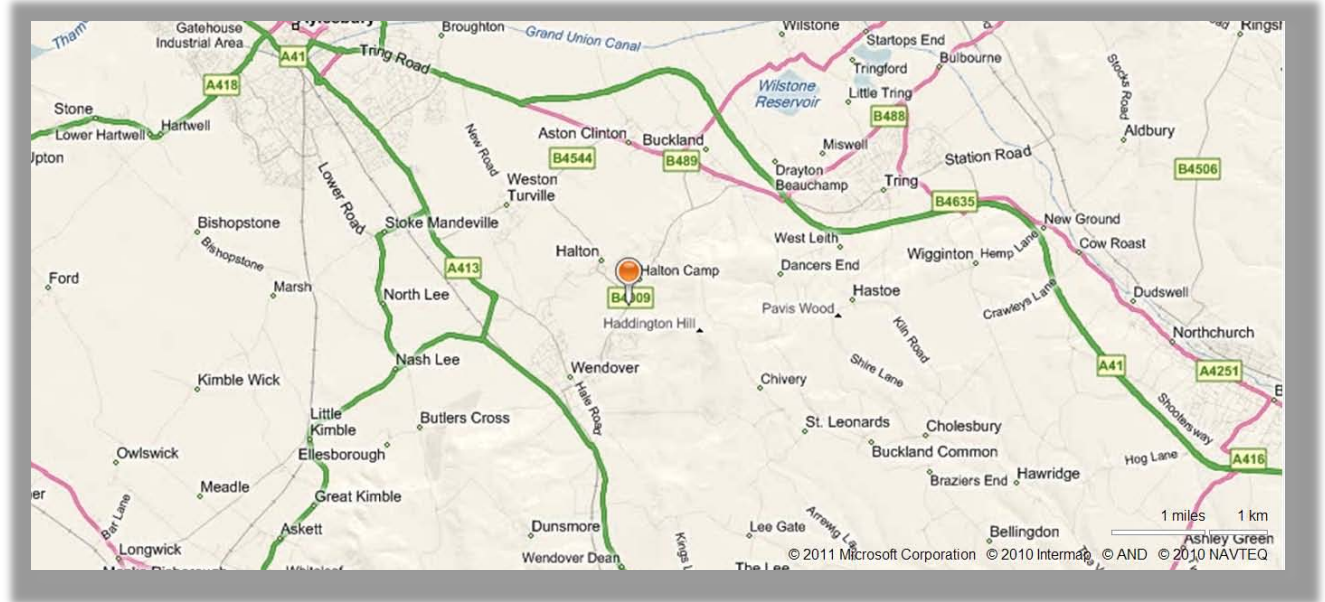

# LOACL RAF BASES

## RAF HIGH WYCOMBE

Royal Air Force High Wycombe  
High Wycombe  
Bucks HP14 4UE

RAF HIGH WYCOMBE is formed of three separate flights, the directions to number 3 site are below. This is most commonly used for Air Cadet activities

## LOCATION OF NUMBER 3 SITE, RAF HIGH WYCOMBE

### By Car

Depart the M40 at Junction 4. Follow the A4010 signposted to Aylesbury. Turn right at the Red Lion (signposted Air Command). Travel up the hill through Bradenham village, turn right for number 3 site.