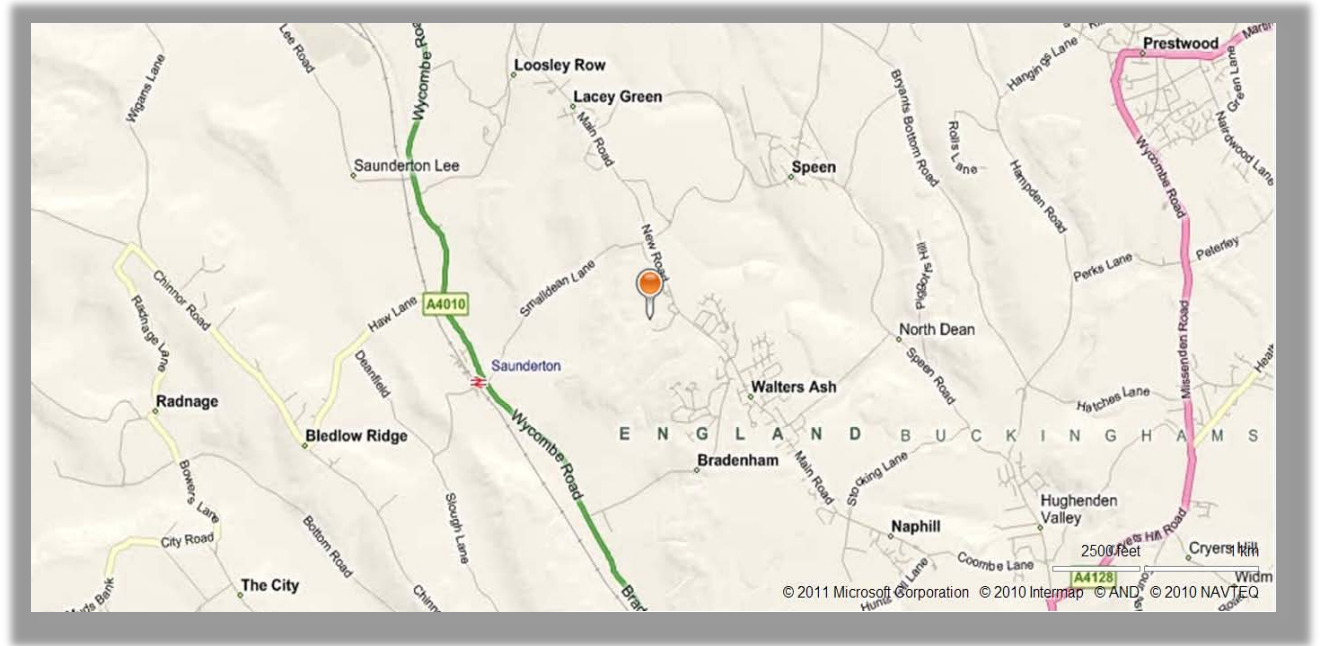

## RAF HIGH WYCOMBE

Royal Air Force High Wycombe  
High Wycombe  
Bucks HP14 4UE

RAF HIGH WYCOMBE is formed of three separate flights, the directions to number 3 site are below. This is most commonly used for Air Cadet activities

## LOCATION OF NUMBER 3 SITE, RAF HIGH WYCOMBE

### By Car

Depart the M40 at Junction 4. Follow the A4010 signposted to Aylesbury. Turn right at the Red Lion (signposted Air Command). Travel up the hill through Bradenham village, turn right for number 3 site.